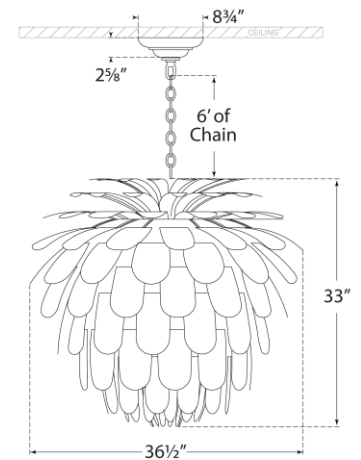

SPEC SHEET

Cynara Grande Chandelier

Item # CHC 5158G

Designer: Chapman & Myers

Height: 33"

Width: 36.5"

Canopy: 8.75" Round

Finishes: BSL, G, MBK/G, WHT/G

Socket: 6 - E12 Candelabra

Wattage: 6 - 40 C

©EFC DESIGNS

Top View

Side View